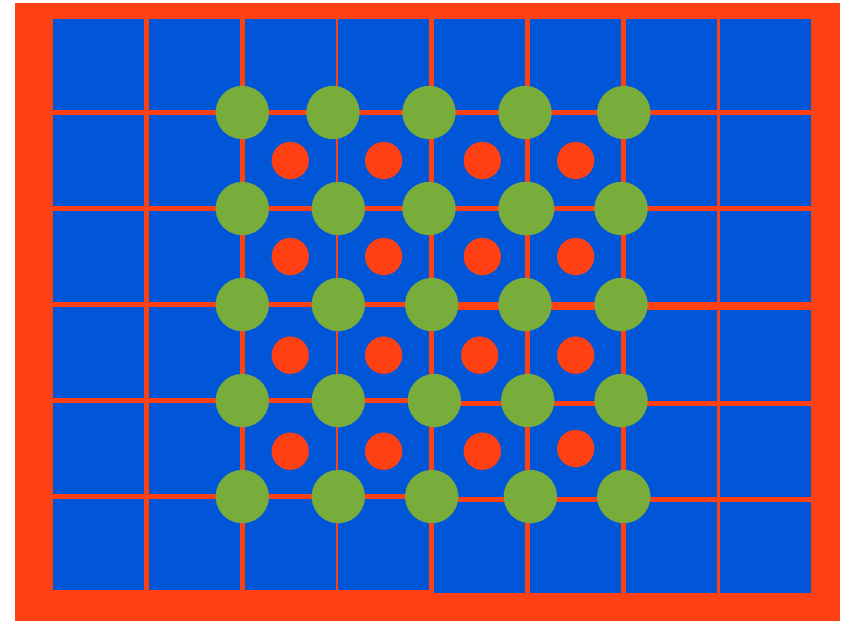

Disco Floor examples for use with SL10 Smart Light

Make any pattern using red, blue and green and your floor will look like it moves!!

Print out on colour printer - A4 size